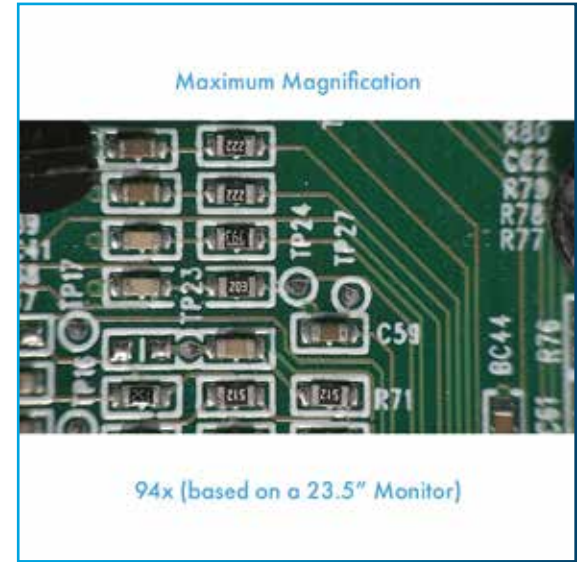

10 Diopter Lens For SharpVue XT

10 Diopter lens for the SharpVue XT Digital Microscope (item # 26700-137). This lens provides additional magnification at a 4 inch working distance. 4.7x - 94x magnification based on a 23.5" monitor.

Features:

- Glass lens provides crystal-clear imaging
- Increases magnification range to 4.7x - 94x (based on a 23.5" monitor)
- Ideal for applications that require additional magnification

SharpVue XT

Cutting-Edge Technology Meets *Flexibility*

- 30x optical, up to 300x digital magnification (4.7x-94x w/ 10D Lens)
- DisplayPort and USB outputs
- Adjustable vertical and horizontal positioning
- Auto focus camera
- Includes remote control for on-screen settings
- Captures Images to USB Device
- Includes Imaging Software

DisplayPort
output

6"-16.5" horizontal range

Horizontal and
vertical positioning

Cutting-Edge Technology Meets Flexibility

The SharpVue® XT camera is mounted to a telescoping arm with a **horizontal range of 6in to 16.5in**, giving users the ability to adjust the camera position both horizontally and vertically. This innovative feature allows users to upgrade their magnification or working distance, as well as scan over larger objects. The SharpVue® XT utilizes the same advanced camera technology as the SharpVue® Plus with the same USB/DisplayPort outputs and the ability to save images to a USB drive. This system comes complete with an ESD Safe **22in post stand with a 11.5in x 17.7in base**. Equipped with cutting-edge software that allows users to capture images and videos, make accurate measurements, draw lines and shapes, and more.